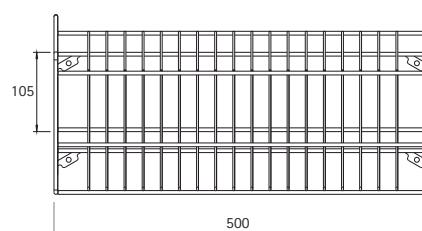

- Easily mountable on carcass side
- Suitable for use on left or right side
- Can take minimum 4 pairs of adult size shoes
- Finish: Chrome Plated

Note: Order KA telescopic runners separately

Article	Order no	PU
Wall mount shoe rack	9 243 992	1 pc
KA 4532, Silent system- 500 mm	9 114 276	1 set

(Example: KA 4532 drilling pattern)