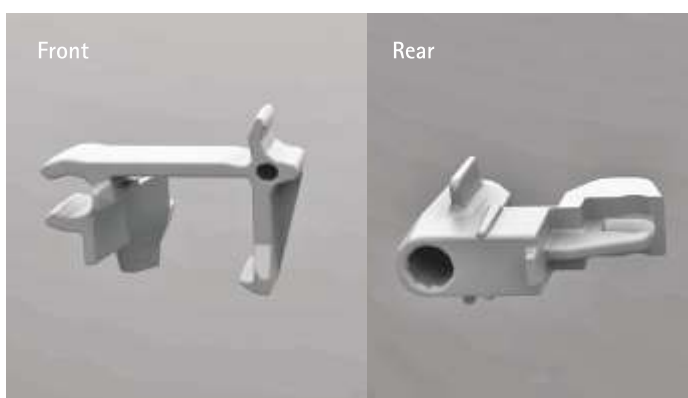

Quadro Clamp

1. Set comprises:
2. 2 front clamp
   - 2 rear clamp
   - To be used to Wardrobe Accessories
   - Material: PVC

Article	Order no	PU
Quadro clamp	9 160 975	1 set