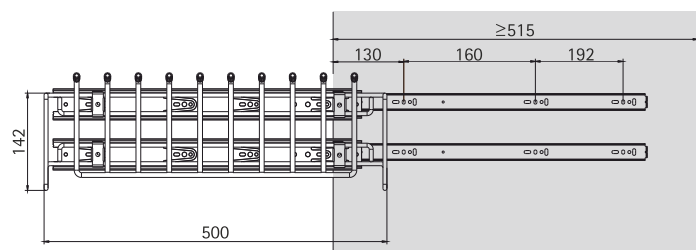

With telescopic runner