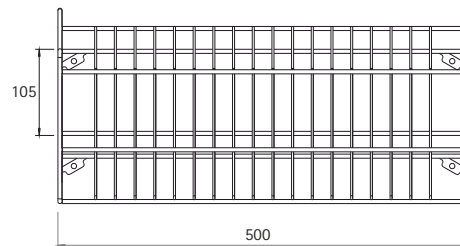

Interior fittings for wardrobe

► Cargo wall shoe rack (M)

Cargo wall shoe rack (M)

- For screwing onto cabinet flaps which open individually or to the inside of cabinet sides or fronts
- Can take minimum 4 pairs of adult size shoes
- Finish: Chrome Plated

Article	Order no	PU
Wall mount shoe rack	9 243 992	1 pc

Cargo wall shoe rack (M) with KA

- Easily mountable on carcass side
- Suitable for use on left or right side
- Can take minimum 4 pairs of adult size shoes
- Finish: Chrome Plated

Note: Order KA telescopic runners separately

Article	Order no	PU
Wall mount shoe rack	9 243 992	1 pc
KA 4532, Silent system- 500 mm	9 114 276	1 set

(Example: KA 4532 drilling pattern)

Advice: For KA Telescopic runner, see page 10 - 12