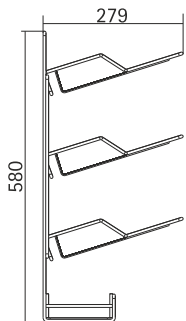

Article	Order no	PU
Cargo pull out shoe rack vertical	9 209 340	1 pc
KA 4532, Silent system - 500mm	9 114 276	1 set

Advice

For KA Telescopic runner, see page 10 - 12