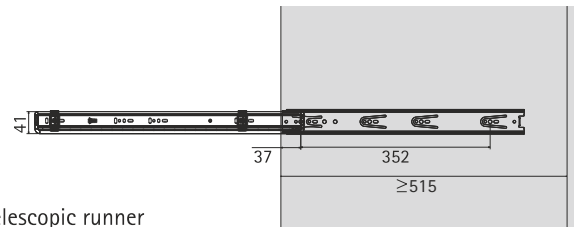

With telescopic runner

Width mm	Carcase external width mm (for side panel thickness 18 mm)	Depth mm	Height mm	Order no.	PU
536 (including plastic bottom)	600	500	41	9 209 345	1 ea.
686 (including plastic bottom)	750	500	41	9 210 438	1 ea.
836 (including plastic bottom)	900	500	41	9 209 348	1 ea.

Advice

For Quadro Et KA Telescopic runner, see page 10 - 12