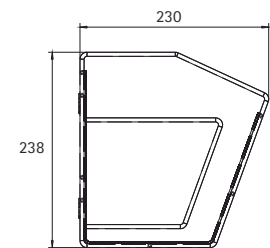

Interior fittings for wardrobe

► Cargo wall shoe rack (M)

Cargo wall shoe rack (M)

- For screwing onto cabinet flaps which open individually or to the inside of cabinet sides or fronts
- Can take minimum 4 pairs of adult size shoes
- Finish: Chrome Plated

Article	Order no	PU
Wall mount shoe rack	9 243 992	1 pc

Cargo wall shoe rack (M) with KA

- Easily mountable on carcass side
- Suitable for use on left or right side
- Can take minimum 4 pairs of adult size shoes
- Finish: Chrome Plated

Note: Order KA telescopic runners separately

Article	Order no	PU
Wall mount shoe rack	9 243 992	1 pc
KA 4532, Silent system- 500 mm	9 114 276	1 set

(Example: KA 4532 drilling pattern)

Advice: For KA Telescopic runner, see page 10 - 12