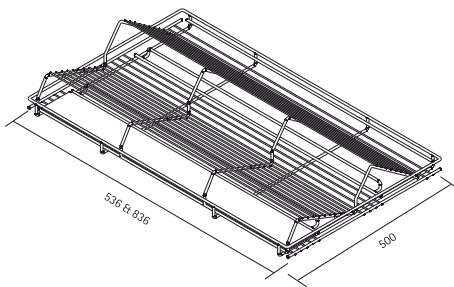

With quadro runner