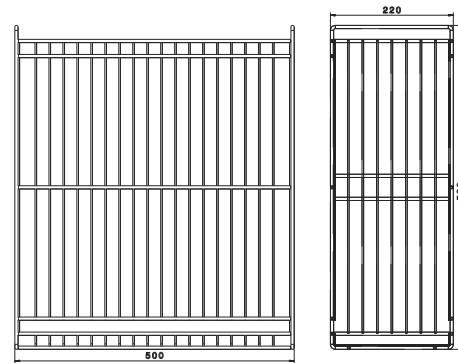

Cargo Laundry

- Easily mountable on carcass side
- Suitable for use on left or right side
- Mesh close enough to avoid clothes falling off
- Finish: Chrome Plated

Article	Order no	PU
Cargo Laundry	9 241 012	1 pc

Cargo Laundry with KA

- Easily mountable on carcass side
- Suitable for use on left or right side
- Mesh close enough to avoid clothes falling off
- Finish: Chrome Plated

Note: Order KA telescopic runners separately

Article	Order no	PU
Cargo Laundry	9 241 012	1 pc
KA 4532, Silent system- 500 mm	9 114 276	1 set

(Example: KA 4532 drilling pattern)