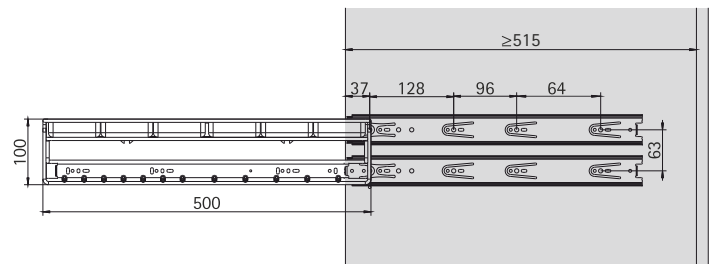

(Example: KA 4532/ KA 5632 drilling pattern)