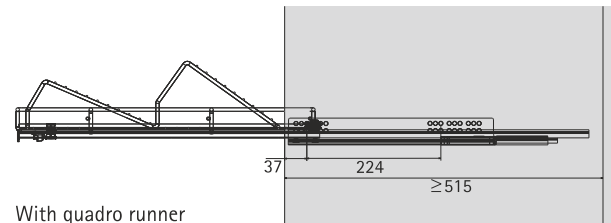

With quadro runner