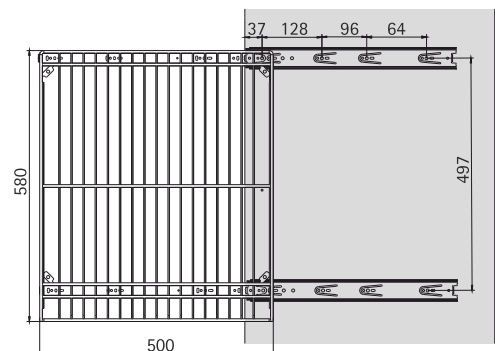

(Example: KA 4532 drilling pattern)