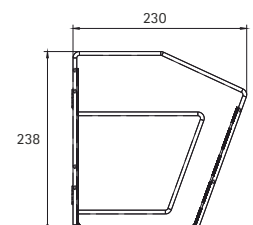

- Easily mountable on carcass side
- Suitable for use on left or right side
- Can take minimum 4 pairs of adult size shoes
- Finish: Chrome Plated

Note: Order KA telescopic runners separately

Article	Order no	PU
Wall mount shoe rack	9 243 992	1 pc
KA 4532, Silent system- 500 mm	9 114 276	1 set

(Example: KA 4532 drilling pattern)