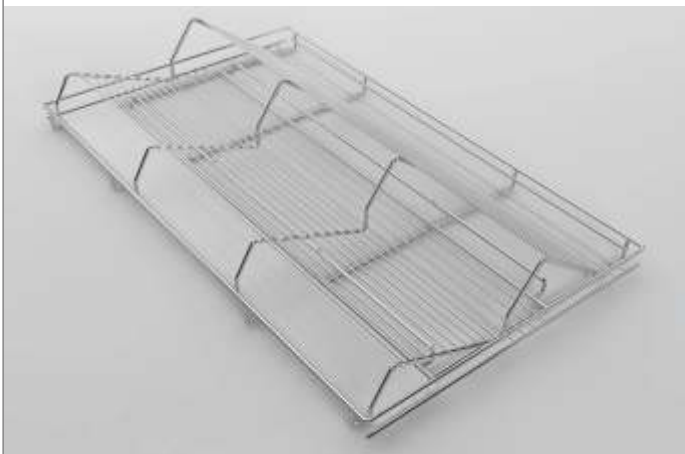

With quadro runner