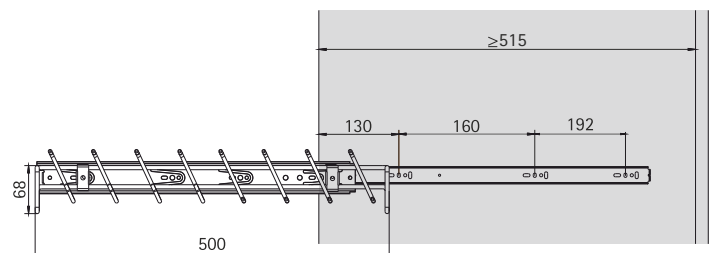

With telescopic runner