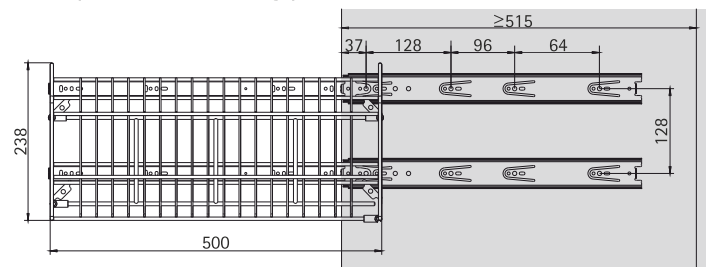

- Easily mountable on carcass side
- Suitable for use on left or right side
- Can take minimum 4 pairs of adult size shoes
- Finish: Chrome Plated

Note: Order KA telescopic runners separately

Article	Order no	PU
Wall mount shoe rack	9 243 992	1 pc
KA 4532, Silent system- 500 mm	9 114 276	1 set

(Example: KA 4532 drilling pattern)