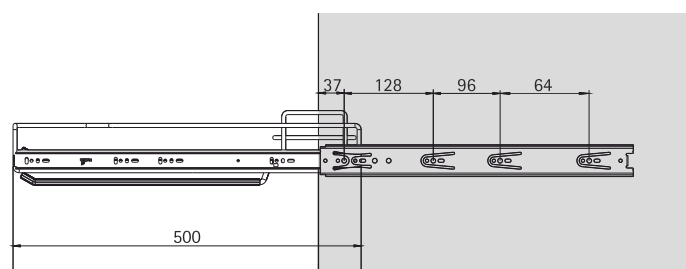

(Example: KA 4532 drilling pattern)

Advice: For KA Telescopic runner, see page 10 - 12