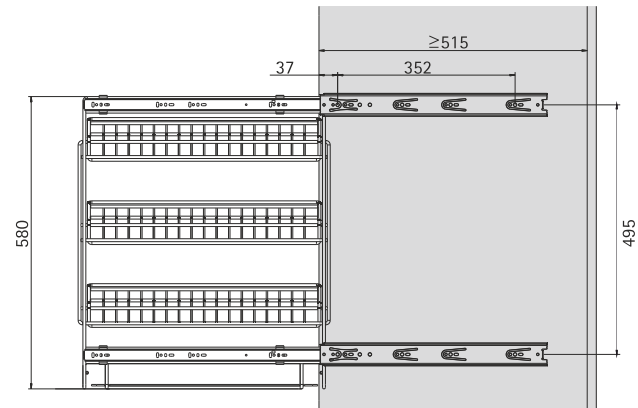

Article	Order no	PU
Cargo pull out shoe rack vertical	9 209 340	1 pc
KA 4532, Silent system - 500mm	9 114 276	1 set

Advice

For KA Telescopic runner, see page 10 - 12