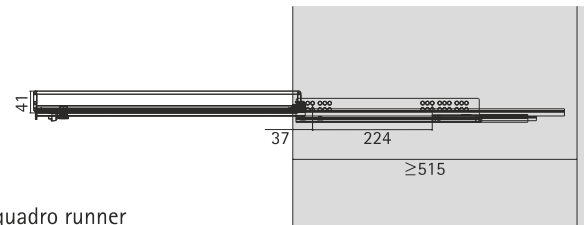

Planning Dimensions

With quadro runner