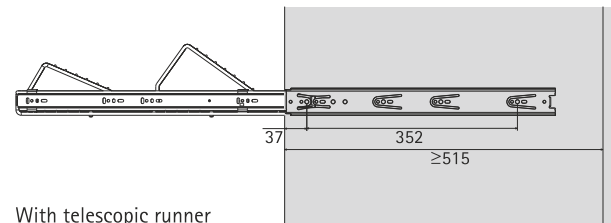

With telescopic runner

Width mm	Order no	PU
600	9 217 067	1 pc
900	9 211 635	1 pc

Advice

For Quadro & KA Telescopic runner, see page 10 - 12