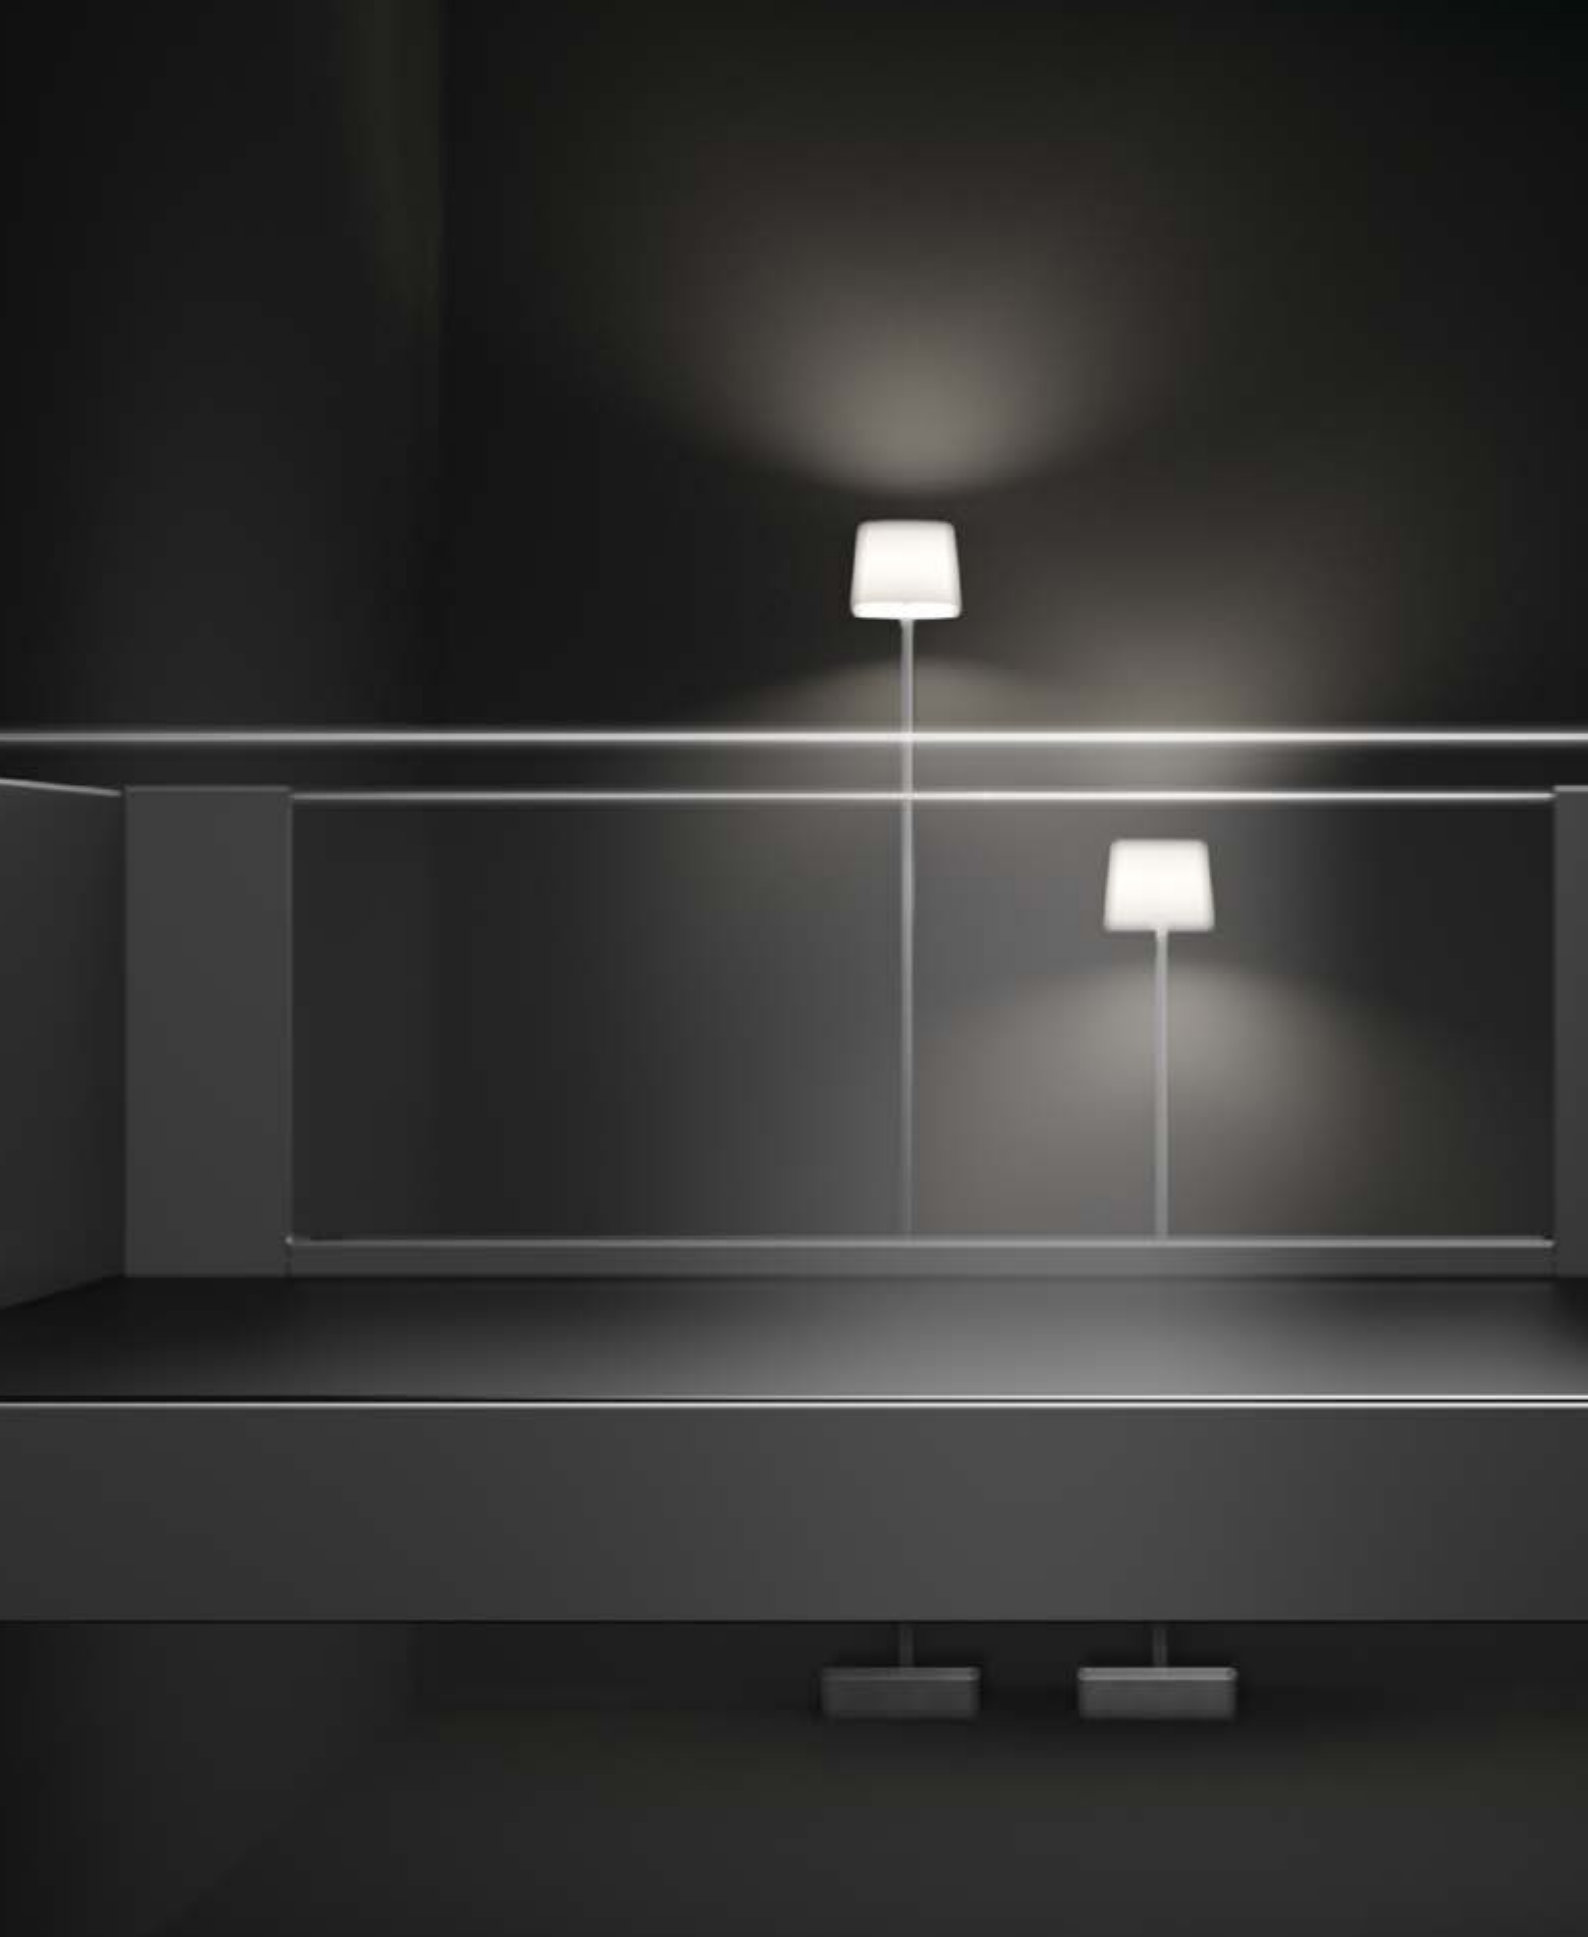

CREATIVE FLEXIBILITY