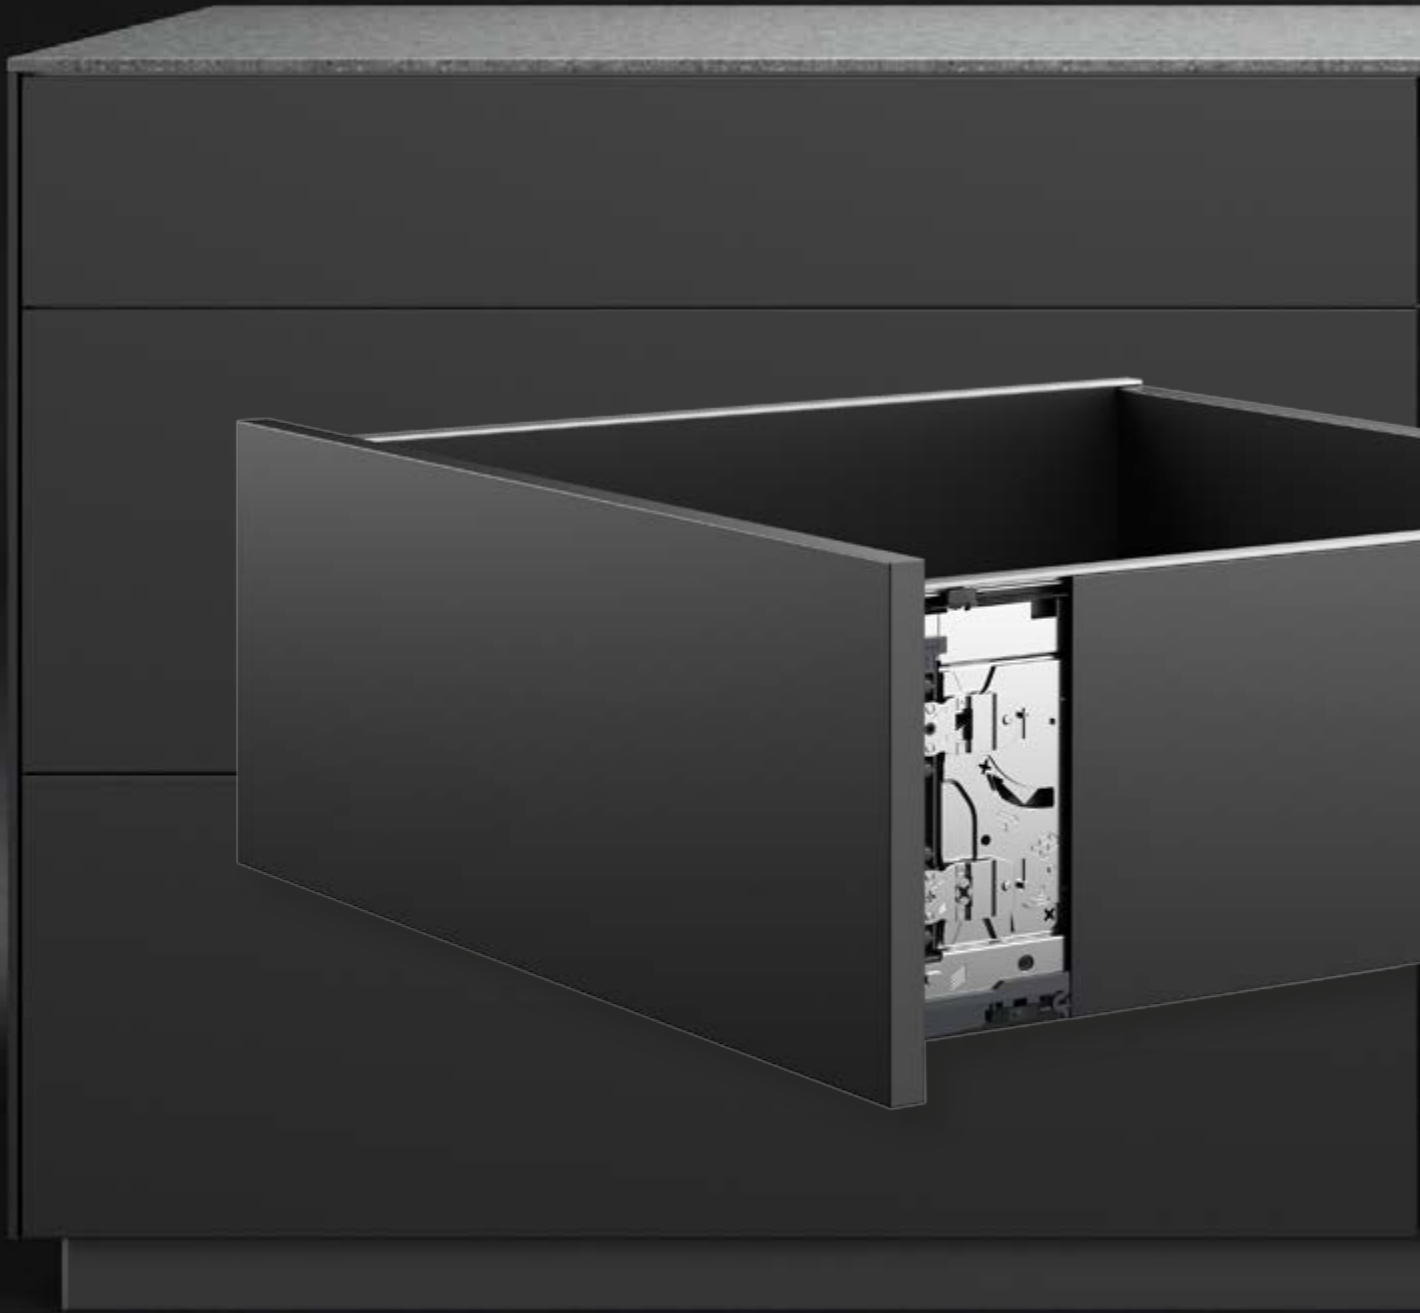

DIFFERENTIATION IN PERFECTION AND CONVENIENCE

Use the adjustment capabilities (vertical, lateral and tilt) provided by the AvanTech YOU drawer system to obtain reveal alignment for your front panels. Combined with the right runners and user friendly functions, AvanTech YOU is the ideal choice for your particular application and furniture design.

Invisible working components, perfectly designed drawer side profiles: all the advantages of a system drawer for optimum adjustment and assembly have been integrated into the drawer side profile and are hidden from view behind its immaculate, purist design.