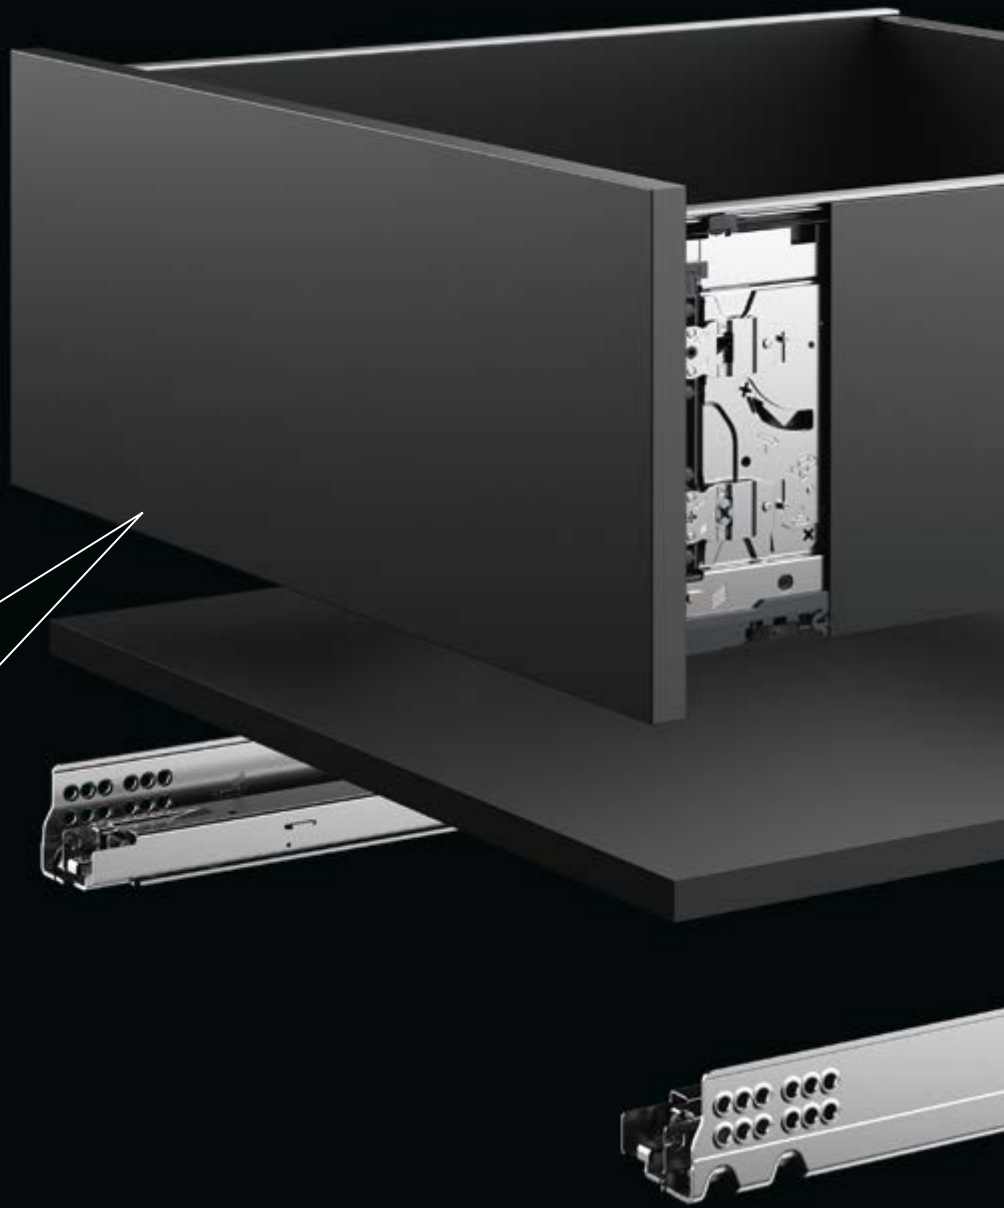

AvanTech YOU Inlay

DesignCape

Interior panel

YOUR PROCESS BENEFITS, YOUR OPPORTUNITIES

PRECISION, SAFE ADJUSTMENT

- Easy vertical and lateral adjustment (unique exterior decor sliding mechanism)
- Safe detachment of the front panel (retaining position)
- Simple, tool-less installation of the front panel
- Easy drawer tilt adjustment with access from above (dual function of the designer profile)

DESIGN MEETS FUNCTIONALITY

- All the benefits of a system drawer integrated in the drawer side profile
- Adjustment and assembly system hidden from view behind the drawer side profile's immaculate, purist design
- Design diversity and flexibility from designer profiles, DesignCapes and a variety of inlay materials
- Runner platform for a wide range of applications