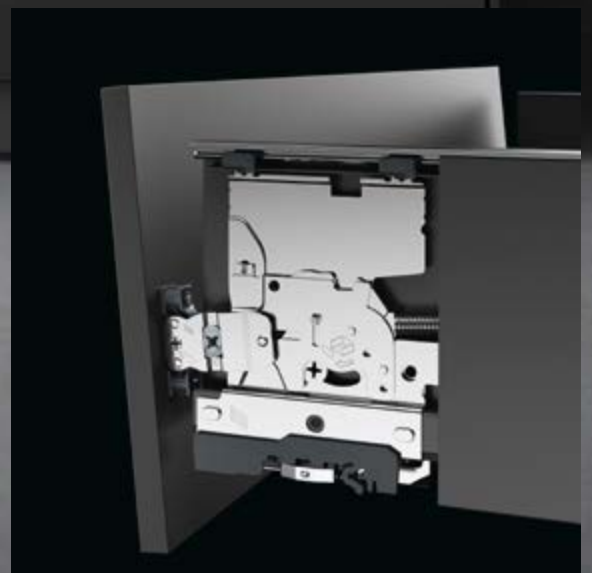

The exterior decor simply pushes back. The unique sliding mechanism makes it possible to release the front panel and adjust it both vertically and laterally.

For your safety: after releasing the front panel, it drops into a retained position for easy removal. An intelligent solution, particularly for large, wide front panels.

The designer profile on the drawer side not only provides a style element but conceals the drawer tilt adjuster in a way that makes it easy to access from above.