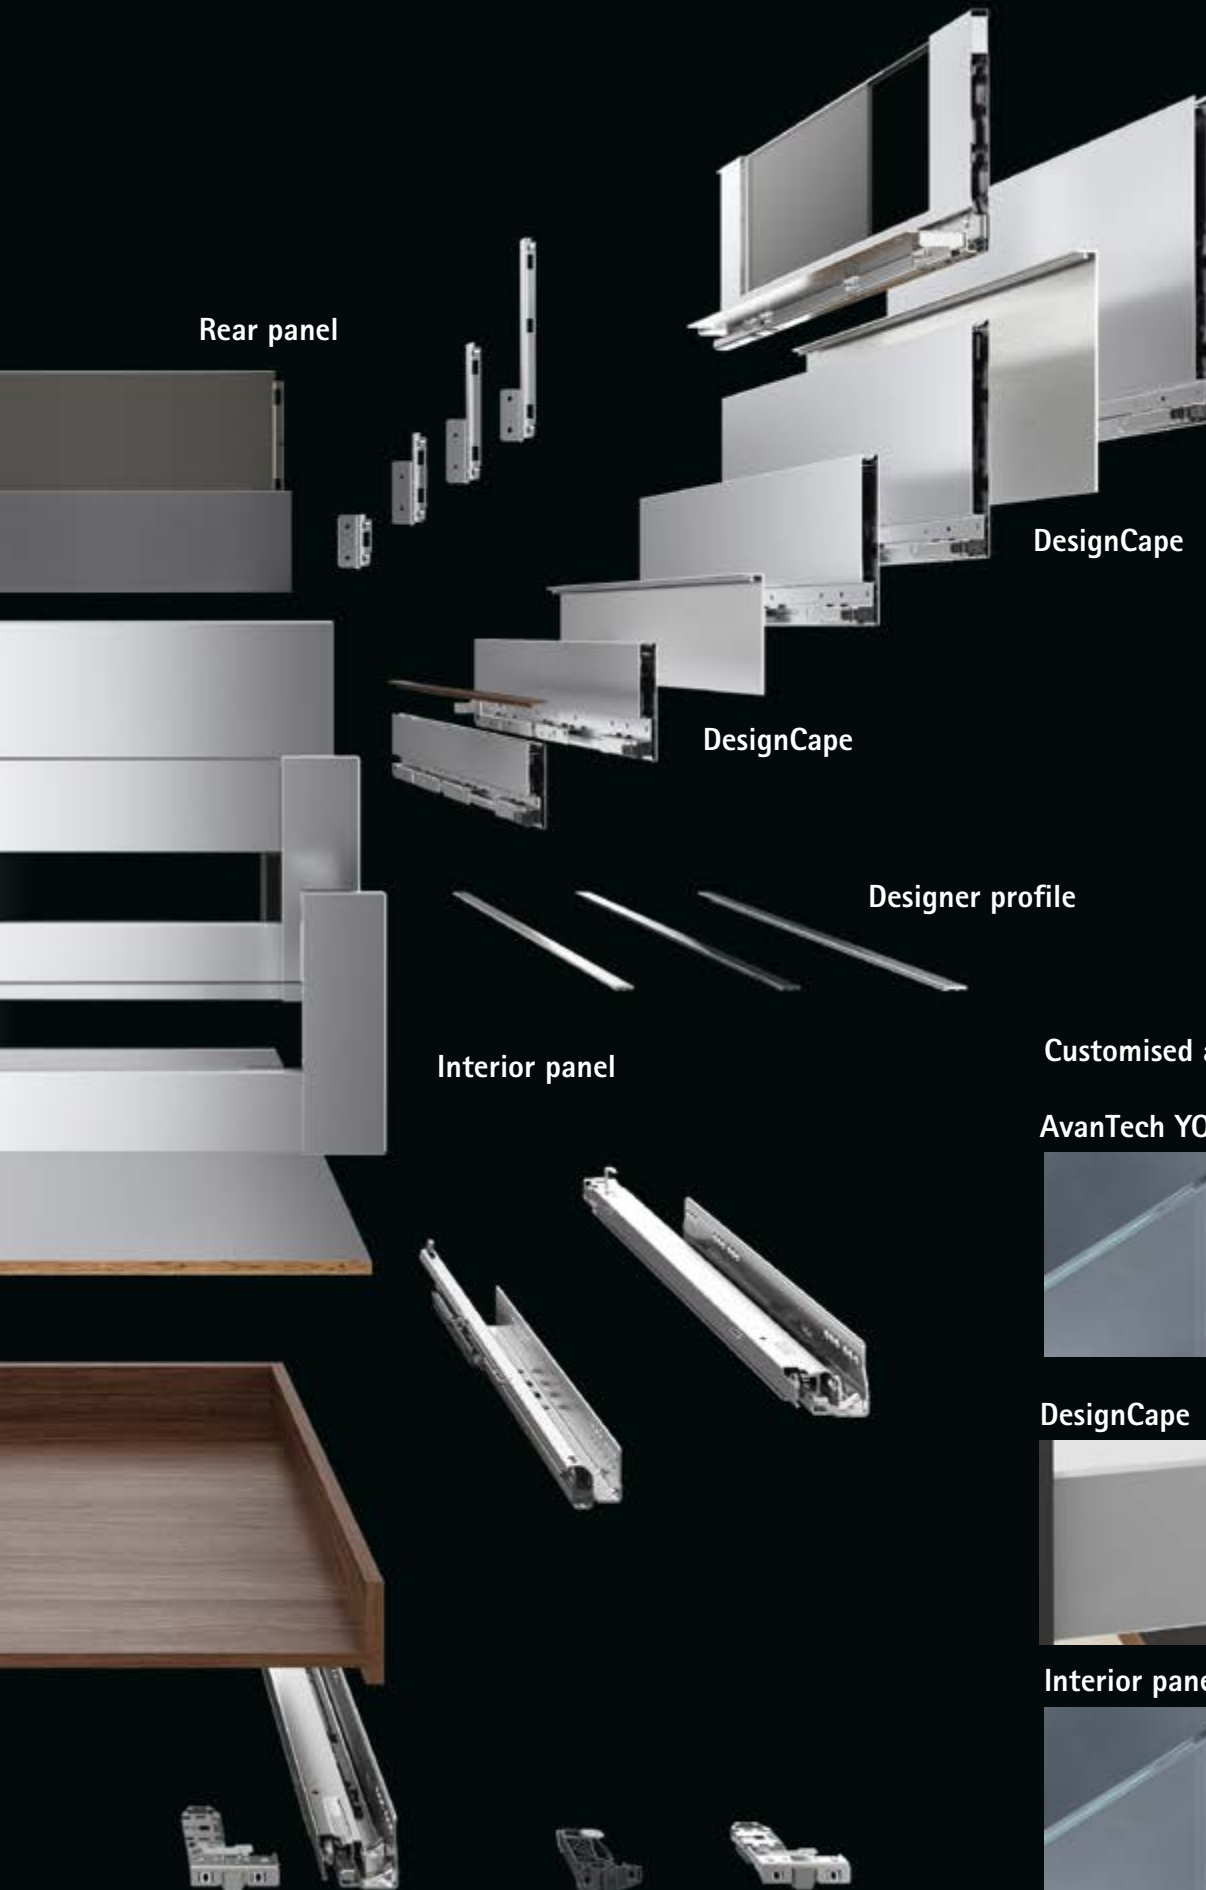

AvanTech YOU Inlay

Rear panel

DesignCape

DesignCape

Designer profile

Interior panel

Customised as standard