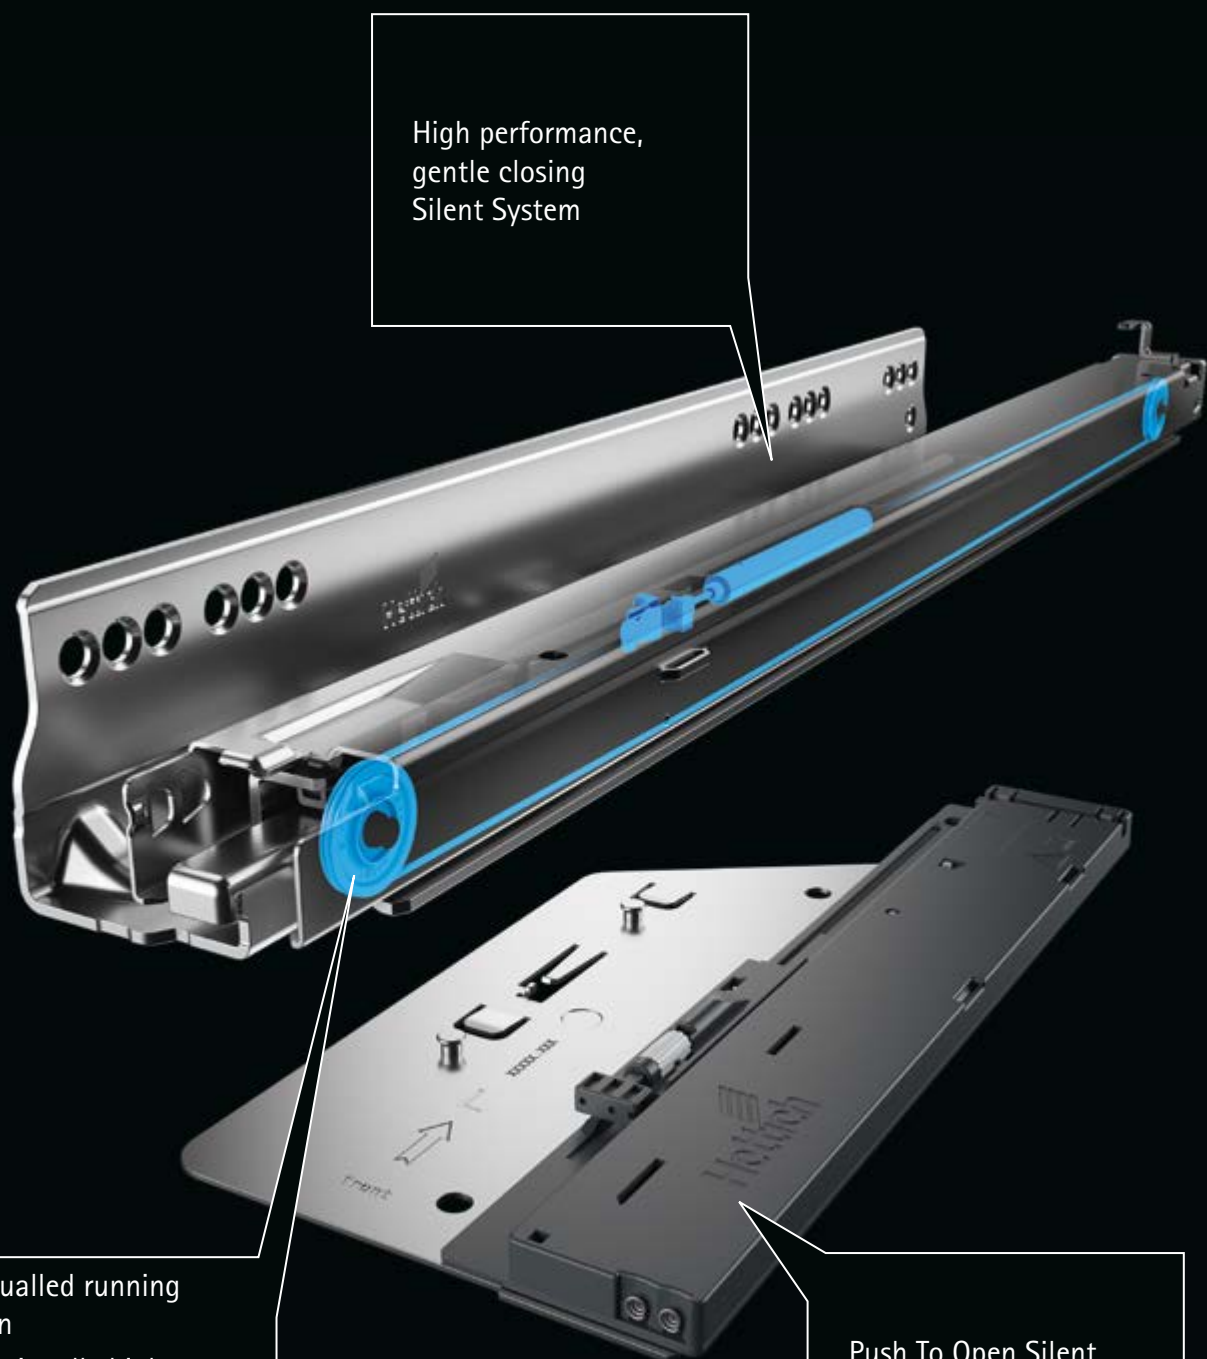

Actro YOU

High performance,
gentle closing
Silent System

- Unequalled running action
- Exceptionally high lateral stability
- Best possible load capacity in two categories (40 kg and 70 kg)
- Synchronous control for optimum load distribution

Push To Open Silent
opens without handles
and closes with
Silent System